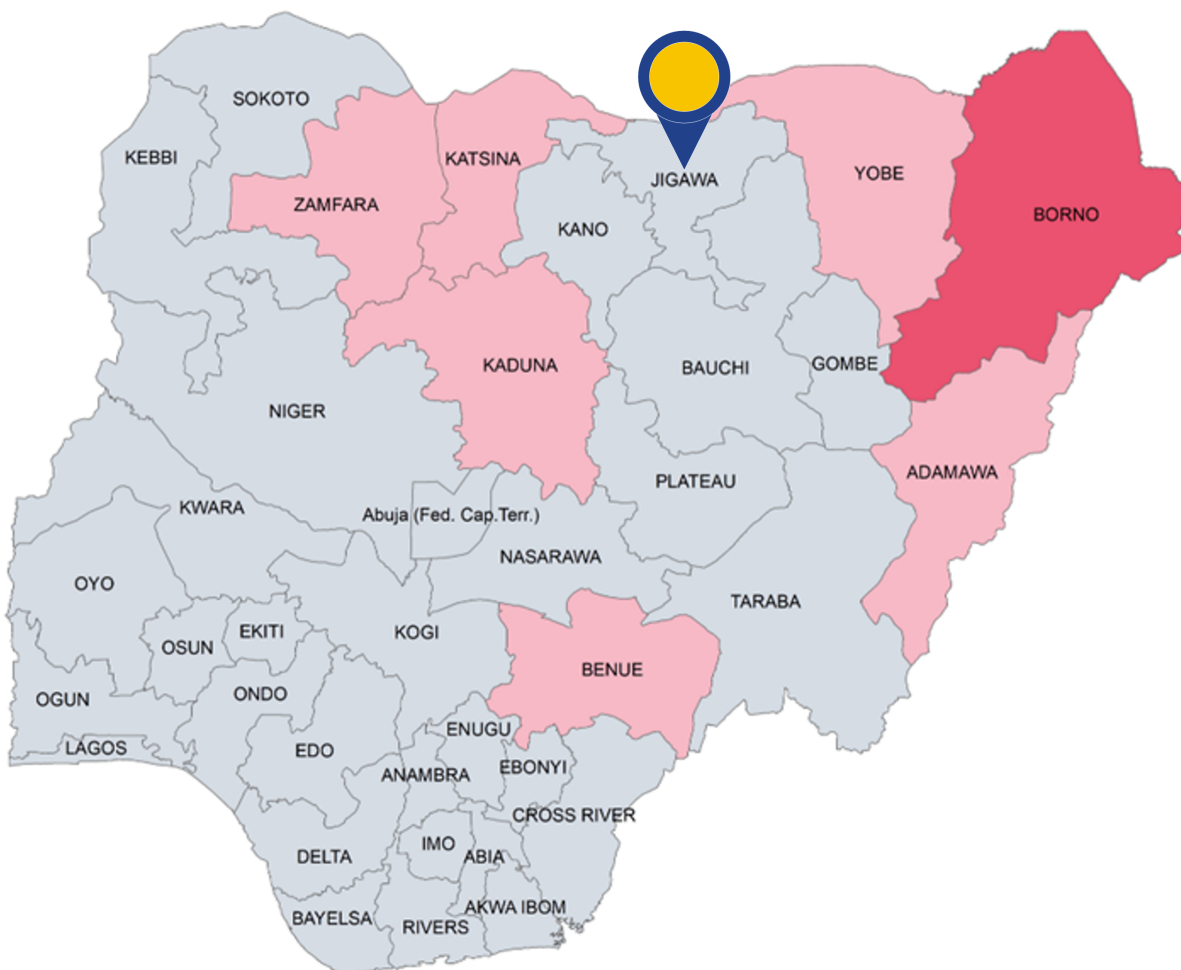

Jigawa

COMMON ANALYSIS
Last update: October 2021

Jigawa State is composed of 27 LGAs and its capital is Dutse city. The state's estimated population was 5 828 163 in 2016.

Actors in Jigawa state's conflicts include local communal militias, unidentified gunmen, kidnappers and robbers, and herders and farmers. In 2019 and 2020, Jigawa state experienced several farmer-herder confrontations resulting in casualties. Furthermore, several kidnappings took place in the same period. Jigawa State police was reported to have intervened in some violent incidents. Furthermore, the state had one of the lowest number of fatalities from crime in 2020.

During 2020, ACLED reported a total of 15 security incidents (7 battles, 2 cases of violence against civilians, 6 incidents of riots) in Jigawa state (average of 0.3 security incidents per week). Security incidents took place in 10 out of 27 LGAs, with the largest overall number (2) being recorded in the LGAs of Garki and Guri.

The abovementioned security incidents resulted in 15 deaths. Compared to the estimated population in 2016 in the governorate, this represents less than 1 fatality per 100 000 inhabitants.

From 1 January to 30 April 2021, ACLED reported a total of 3 security incidents (2 cases of violence against civilians, 1 incident of riot) in Jigawa state (average of 0.2 security incident per week). These security incidents resulted in 2 deaths.

IOM-DTM data showed that 87 % of the IDPs in North-West and North-Central regions were displaced within their state of origin, and 13 % were displaced from a different state. As of January 2021, 419 457 IDPs were registered in the North-West region. No specific data were found for Jigawa state with regard to number of IDPs and returnees.